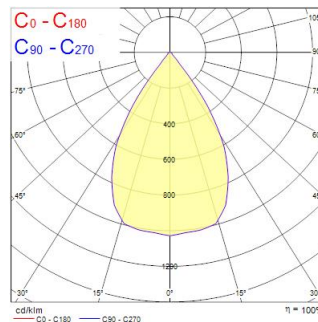

## Technische Werte

### Größe (mm)

### Photometrie

Distance [m]	Cone diameter [m]	Beam diameter [m]	Illuminance [lx]
0.5	0.62	0.071	5555
1.0	1.24	0.142	1390
1.5	1.86	0.213	615
2.0	2.48	0.284	347
2.5	3.10	0.355	222
3.0	3.72	0.426	154

Distance [m] Cone diameter [m] Illuminance [lx]  
C0 - C180 (Half beam angle: 63.6°)