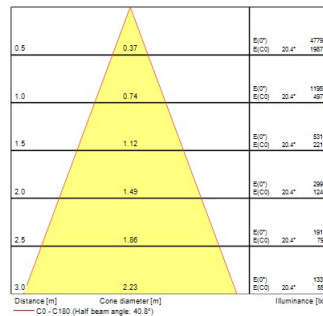

Photometrie