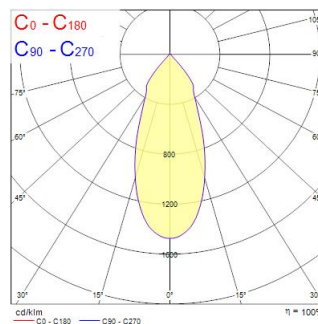

# Ludospot 111 3500LM 930 MB

Artikelnummer 0005333

**SYLVANIA**

**PRO**<sup>TM</sup>

Integrated LED module 111mm, single head, ideal for retail and display applications, die-cast aluminium body, passive cooling, beam angle: 38°, optics: aluminium reflector and lens combination, colour temperature: 3000K warm white, total system power: 38W, total fixture output: 3500lm, 92lm/W, LOR: 100%, colour rendering: Ra 90 typical, LED Chromacity: 3 step MacAdam ellipse, IR/UV free light source without heat radiation, operating voltage: 220-240V / 50-60Hz, electronic driver, non-dimmable as standard, electrical protection: CLASS II, ingress protection rating: IP20, suitable for internal environment only, outer dimensions: Ø111x80mm. Suitable to be mounted only on dedicated Ludospot 111 housings accessories.

## Technische Werte

### Größe (mm)

### Photometrie

Distance [m]	Cone diameter [m]	Beam diameter [m]	Illuminance [lx]
0.5	0.39	0.39	2000
1.0	0.78	0.78	500
1.5	1.17	1.17	222
2.0	1.56	1.56	125
2.5	1.95	1.95	80
3.0	2.34	2.34	52

Distance [m] Cone diameter [m] Illuminance [lx]  
 C0 - C180 (Half beam angle: 42.6°)