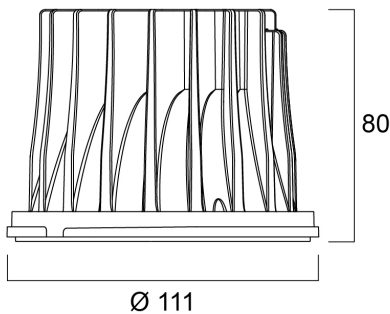

# Ludospot 111 3500LM 930 MB

Artikelnummer 0005333

**SYLVANIA**

**PRO**<sup>TM</sup>

Integrated LED module 111mm, single head, ideal for retail and display applications, die-cast aluminium body, passive cooling, beam angle: 38°, optics: aluminium reflector and lens combination, colour temperature: 3000K warm white, total system power: 38W, total fixture output: 3500lm, 92lm/W, LOR: 100%, colour rendering: Ra 90 typical, LED Chromacity: 3 step MacAdam ellipse, IR/UV free light source without heat radiation, operating voltage: 220-240V / 50-60Hz, electronic driver, non-dimmable as standard, electrical protection: CLASS II, ingress protection rating: IP20, suitable for internal environment only, outer dimensions: Ø111x80mm. Suitable to be mounted only on dedicated Ludospot 111 housings accessories.

## Technische Werte

### Größe (mm)

## Physikalische Daten

IP Schutzart	IP20
IK Schutzart	IK03
Diffusor	Other
Diffusormaterial	None
Reflektoroberfläche	Not Applicable
Nominale Produkthöhe (mm)	80
Nominaler Produktdurchmesser (mm)	111
Gewicht (kg)	0.6