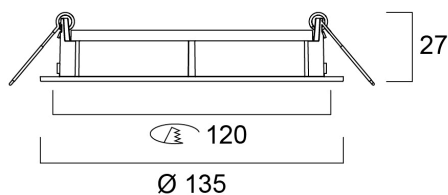

# Ludospot 111 Housing Round 135MM FIX IP44 WHT

Artikelnummer 0005335

**SYLVANIA**

**PRO**<sup>TM</sup>

Recessed housing to use with Ludospot Integrated LED module 111mm - LED module not included. Die-cast aluminium body, round bezel ring with white reflector, fixed, IP44 degree of protection (front), white color RAL9016, outer dimensions without LED module: Ø135x27mm, cut-out Ø120mm. Suitable for internal environment only.

### Größe (mm)

## Physikalische Daten

Gehäusefarbe	RAL 9016 - Traffic white / Bezel
IP Schutzart	IP44/20
IK Schutzart	IK03
Länge (mm)	135
Breite (mm)	135
Gewicht (kg)	0.4