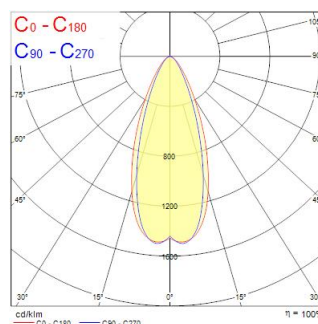

Photometrie

Distance [m]	Cone diameter [m]	Beam diameter [m]	Beam diameter [m]	Illuminance [lx]
0.5	0.35 0.41	Ø100	Ø100	4271 1524 1750
1.0	0.71 0.82	Ø100	Ø100	1030 456 430
1.5	1.06 1.22	Ø100	Ø100	456 290 330
2.0	1.42 1.63	Ø100	Ø100	270 114 109
2.5	1.77 2.04	Ø100	Ø100	170 73 70
3.0	2.12 2.45	Ø100	Ø100	121 51 48

Distance [m]   Cone diameter [m]   Illuminance [lx]
— C0 - C180 (Half beam angle: 44.4°)
— C90 - C270 (Half beam angle: 38.0°)