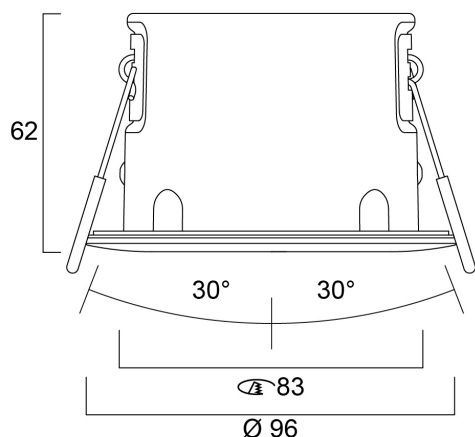

# Obico 80 IP65 Fire 2CCT 930/940 DIM WHT

Artikelnummer 0005367

**SYLVANIA**

**PRO**<sup>TM</sup>

Integrated LED fire rated recessed spotlight, 2-axis adjustable (horizontal rotation 360°, vertical tilt 30°) RAL9016 white bezel colour, two temperature light colors selectable: 3000K, 4000K. Lumen output 820lm (4000K), 8.2W, dimmable trailing/leading edge, 38° degree beam angle, steel body, low profile 57mm recessed depth, IP65 frontal degree, IK07, loop-in/loop-out terminals for fast wiring, 83mm cutout, clear lens. Additional chrome bezel ring included in the packaging. Designed and tested to meet Fire Rating Standards (30, 60, 90-minute fire rated ceilings) for safety and reassurance: BS 476-21:1987. Fire rated model tested for 30 & 60 minute I-Joist ceiling system (TRUfloorsystems® by Staircraft). Air-proof, to limit air leakage when used in residential applications within the building's thermal envelope. Directly coverable with insulation material according to EN60598-1

### Größe (mm)

### Photometrie

Distance [m]	Cone diameter [m]	Beam diameter [m]	Beam diameter [m]	Illuminance [lx]
0.5	0.35 0.41	Ø100	Ø100	4271 1524 1750
1.0	0.71 0.82	Ø100	Ø100	1030 456 430
1.5	1.06 1.22	Ø100	Ø100	456 290 330
2.0	1.42 1.63	Ø100	Ø100	270 114 109
2.5	1.77 2.04	Ø100	Ø100	170 73 70
3.0	2.12 2.45	Ø100	Ø100	121 51 48