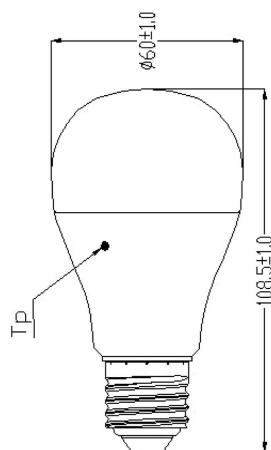

# ToLEDo GLS V4 DIM FR 1150lm 865 E27 SL

Artikelnummer 0026627

**SYLVANIA**

- Compact and elegant design • Suitable replacement for halogen, incandescent and compact fluorescent GLS lamps
- Instant light at the flick of a switch • Uniform light distribution • Good colour rendering (CRI 80) • Dimmable with approved dimmers
- Perfect for hotels, restaurants, lobbies, corridors, stairwells, reception areas • Lower maintenance costs • A+ energy rating

## Technische Werte

### Größe (mm)

## Physikalische Daten

Nominaler Produktdurchmesser (mm)	109
Max. Lampen Durchmesser (mm) - D	60
Gewicht (kg)	0.069