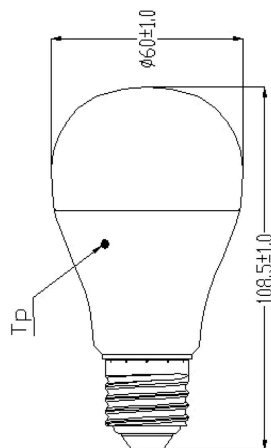

# ToLEDo GLS V4 DIM FR 810lm 827 E27 SL

Artikelnummer 0026676

**SYLVANIA**

- Compact and elegant design • Suitable replacement for halogen, incandescent and compact fluorescent GLS lamps
- Instant light at the flick of a switch • Uniform light distribution • Good colour rendering (CRI 80) • Dimmable with approved dimmers • Perfect for hotels, restaurants, lobbies, corridors, stairwells, reception areas • Lower maintenance costs • A+ energy rating

## Technische Werte

### Größe (mm)

## Physikalische Daten

Länge (mm)	107
Nominaler Produktdurchmesser (mm)	60
Gewicht (kg)	0.065