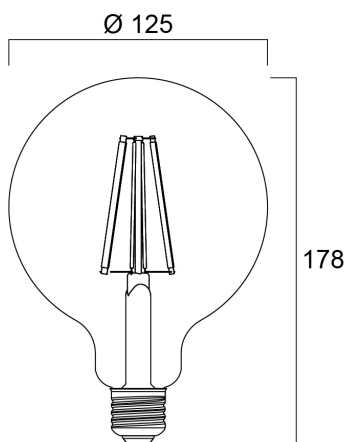

# ToLEDo RT G120 V4 CL 1521LM 827 E27 SL

Artikelnummer 0027149

**SYLVANIA**

- Perfect for decorative and general lighting applications and creates a warm ambiance similar to traditional lamps
- Same look, size and functionality as incandescent lamps
- Omni-directional light distribution
- A++ energy rating
- Suitable replacement for incandescent and halogen lamps
- Gives same sparkling light effect as incandescent lamp
- Dimensionally identical to incandescent lamps - fits all fixtures
- Environment friendly - no mercury and lower CO2 emissions

## Technische Werte

### Größe (mm)

## Physikalische Daten

Länge (mm)	178
Nominaler Produktdurchmesser (mm)	124
Gewicht (kg)	0.24