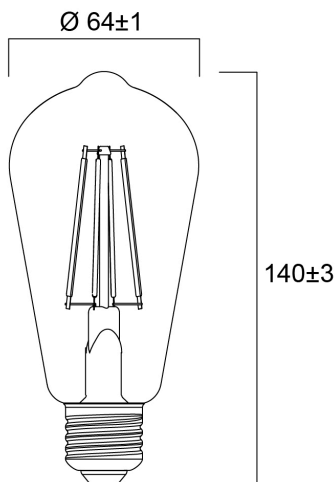

# ToLEDo RT ST64 V5 CL 470LM 827 E27 SL

Artikelnummer 0029311

**SYLVANIA**

Perfect for decorative and general lighting applications and creates a warm ambiance similar to traditional lamps  
Same look, size and functionality as incandescent lamps Omni-directional light distribution Suitable replacement for incandescent and halogen lamps Gives same sparkling light effect as incandescent lamp Dimensionally identical to incandescent lamps - fits all fixtures Environment friendly - no mercury and lower CO2 emissions

## Technische Werte

### Größe (mm)

## Physikalische Daten

Länge (mm)	140
Nominaler Produktdurchmesser (mm)	64
Gewicht (kg)	0.04