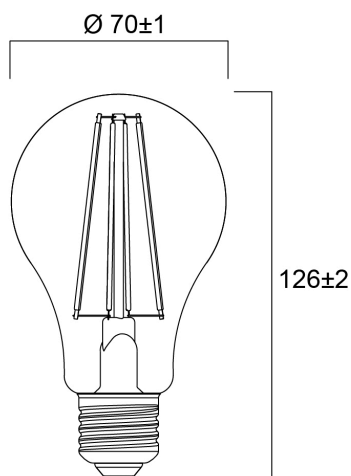

# ToLEDo RT GLS V5 ST DIM 1521LM 827 E27 SL

Artikelnummer 0029320

**SYLVANIA**

Perfect for decorative and general lighting applications and creates a warm ambiance similar to traditional lamps Same look, size and functionality as incandescent lamps Omni-directional light distribution Suitable replacement for incandescent and halogen lamps Gives same sparkling light effect as incandescent lamp Dimensionally identical to incandescent lamps - fits all fixtures Environment friendly - no mercury and lower CO2 emissions Dimmable with approved dimmers

## Technische Werte

### Größe (mm)

## Physikalische Daten

Länge (mm)	126
Nominaler Produktdurchmesser (mm)	70
Gewicht (kg)	0.03