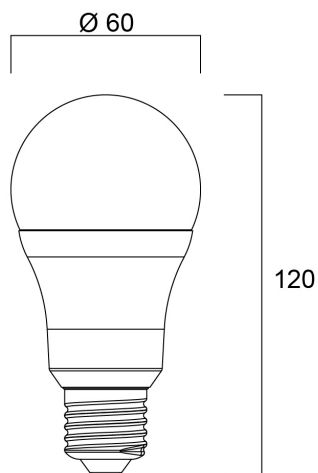

# ToLEDo GLS 1521LM 827 E27 SL4

Artikelnummer 0029641

**SYLVANIA**

Compact and elegant design. Suitable replacement for halogen, incandescent and compact fluorescent lamps. Instant light at the flick of a switch. Uniform light distribution. Good colour rendering (CRI 80). Perfect for hotels, restaurants, lobbies, corridors, stairwells, reception areas. Lower maintenance costs. 15,000 hours average rated life.

## Technische Werte

### Größe (mm)

## Physikalische Daten

Länge (mm)	120
Nominaler Produktdurchmesser (mm)	60
Gewicht (kg)	0.17