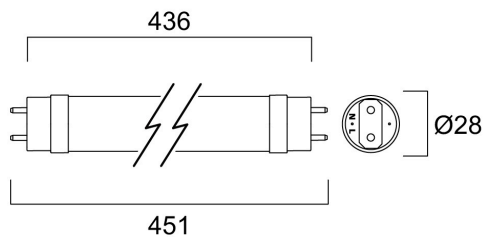

# ToLED<sub>o</sub> AVANT T8 CCG 451 950LM 830 50K RL

Artikelnummer 0030285

**SYLVANIA**

Energy efficient and affordable LED T8 solution to replace conventional fluorescent T8 lamps Omni-directional uniform light distribution thanks to glass tube construction design, same as traditional fluorescent T8 tubes High lumen package - 950lm High lumen efficacy - 150 lm/W Switching cycles - 200,000X Average life 50,000 hours lifespan Lamp length - 451mm Wide beam angle High power factor Suitable for general illumination in offices, supermarkets, department stores, train stations, petrol stations, parking lots and maintenance free applications Suitable for operation with electromagnetic gears / CCG and direct mains operation (220-240V) 5-Year warranty

## Technische Werte

### Größe (mm)

## Physikalische Daten

IP Schutzart	IP20
Länge (mm)	450
Nominaler Produktdurchmesser (mm)	28
Gewicht (kg)	0.079