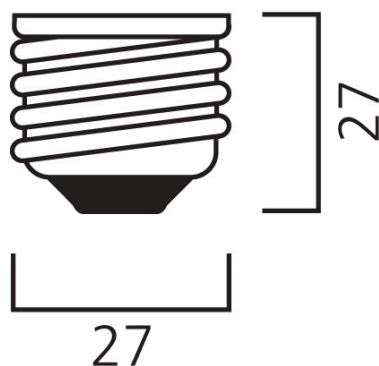

ToLEDo Performer Retro E 4000LM E27 830 SL

Artikelnummer 0030634

SYLVANIA

The ToLEDo Performer E-Series is a direct retrofit solution to replace high-pressure mercury vapour lamps. Dual operating mode – compatible with HPMV magnetic ballast and direct mains AC 200-240V. 25,000 hours average rated life. Ideal product for factories, warehouses, industries, street lighting, post-top lighting and more. Similar look and feel to conventional HID lamps. IP65 design suitable for outdoor applications with IP rated base caps, as well as indoor applications. Available in 3000K and 4000K. Delivering instant saving with a low initial investment.

Technische Werte

Größe (mm)

E27

Photometrie

ToLEDo Performer Retro E 4000LM E27 830 SL

Artikelnummer 0030634

SYLVANIA

Allgemeine Daten

Lifetime data

Lebensdauer - L70B50	25000
----------------------	-------

Physikalische Daten

Gehäusefarbe	White
IP Schutzart	IP20
Nominale Produkthöhe (mm)	245
Nominaler Produktdurchmesser (mm)	90
Gewicht (kg)	0.163