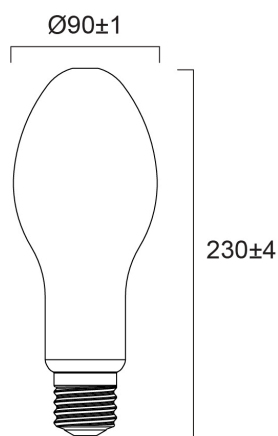

ToLEDo Performer Retro E 5500LM E40 830 SL

Artikelnummer 0030636

SYLVANIA

The ToLEDo Performer E-Series is a direct retrofit solution to replace high-pressure mercury vapour lamps. Dual operating mode – compatible with HPMV magnetic ballast and direct mains AC 200-240V. 25,000 hours average rated life. Ideal product for factories, warehouses, industries, street lighting, post-top lighting and more. Similar look and feel to conventional HID lamps. IP65 design suitable for outdoor applications with IP rated base caps, as well as indoor applications. Available in 3000K and 4000K. Delivering instant saving with a low initial investment.

Technische Werte

Größe (mm)

Photometrie

ToLEDo Performer Retro E 5500LM E40 830 SL

Artikelnummer 0030636

SYLVANIA

Allgemeine Daten

Produktname	ToLEDo Performer Retro E 5500LM E40 830 SL
Technologie	LED
Lampenform	Pear-shape
Socket	E40
Lampenausführung	Opal
Integrierter Präsenzmelder	NONE
Leuchtenklassifizierung	Open
Allgemeine Anwendungsbereiche	Logistics & Industry
Virtual assistant compatibility	N/A
ETIM Klasse	EC001959
E-Nummer FI	4844499
Garantie	3 Jahre

Lifetime data

Lebensdauer - L70B50	25000
----------------------	-------

Physikalische Daten

Gehäusefarbe	White
IP Schutzart	IP20
Nominale Produkthöhe (mm)	230
Nominaler Produktdurchmesser (mm)	90
Gewicht (kg)	0.172