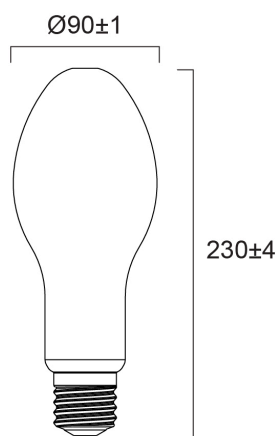

ToLEDo Performer Retro E 6000LM E40 840 SL

Artikelnummer 0030637

SYLVANIA

The ToLEDo Performer E-Series is a direct retrofit solution to replace high-pressure mercury vapour lamps. Dual operating mode – compatible with HPMV magnetic ballast and direct mains AC 200-240V. 25,000 hours average rated life. Ideal product for factories, warehouses, industries, street lighting, post-top lighting and more. Similar look and feel to conventional HID lamps. IP65 design suitable for outdoor applications with IP rated base caps, as well as indoor applications. Available in 3000K and 4000K. Delivering instant saving with a low initial investment.

Technische Werte

Größe (mm)

Photometrie

ToLEDo Performer Retro E 6000LM E40 840 SL

Artikelnummer 0030637

SYLVANIA

Allgemeine Daten

Produktname	ToLEDo Performer Retro E 6000LM E40 840 SL
Technologie	LED
Lampenform	Pear-shape
Sockel	E40
Lampenausführung	Opal
Integrierter Präsenzmelder	NONE
Leuchtenklassifizierung	Open
Allgemeine Anwendungsbereiche	Logistics & Industry
Virtual assistant compatibility	N/A
ETIM Klasse	EC001959
E-Nummer FI	4844700
Garantie	3 Jahre

Lifetime data

Lebensdauer - L70B50	25000
----------------------	-------

Physikalische Daten

Gehäusefarbe	White
IP Schutzart	IP20
Nominale Produkthöhe (mm)	230
Nominaler Produktdurchmesser (mm)	90
Gewicht (kg)	0.172