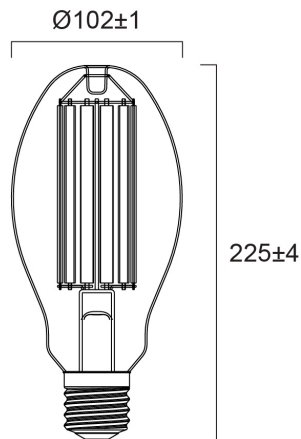

# ToLEDo Performer Retro E 9000LM E40 830 SL

Artikelnummer 0030638

**SYLVANIA**

The ToLEDo Performer E-Series is a direct retrofit solution to replace high-pressure mercury vapour lamps. Dual operating mode – compatible with HPMV magnetic ballast and direct mains AC 200-240V. 25,000 hours average rated life. Ideal product for factories, warehouses, industries, street lighting, post-top lighting and more. Similar look and feel to conventional HID lamps. IP65 design suitable for outdoor applications with IP rated base caps, as well as indoor applications. Available in 3000K and 4000K. Delivering instant saving with a low initial investment.

## Technische Werte

### Größe (mm)

## Physikalische Daten

Gehäusefarbe	Transparent
IP Schutzart	IP20
Nominale Produkthöhe (mm)	225
Nominaler Produktdurchmesser (mm)	102
Gewicht (kg)	0.235