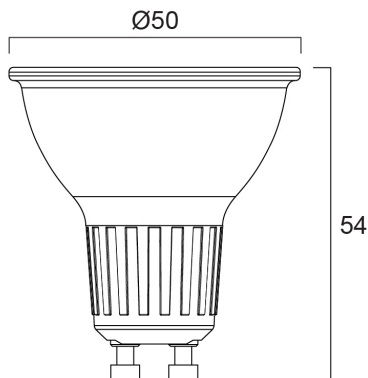

# REFLED SUPERIA RETRO ES50 V5 360LM 940 36 SL3

Artikelnummer 0030708

**SYLVANIA**

Premium performance professional LED GU10 range with the same look and feel of traditional halogen GU10 lamp. Recreates backlight effect similar to halogen dichroic lamps. Full glass design - means no colours clashing between lamp and fixture. Very long lifetime of up to 25,000 hours. COOLFIT functionality – ensures overheat and over temperature protection. High switching cycles: >100,000. High colour rendering: CRI90. Non dimmable. Warranty: 5 Years

## Technische Werte

### Größe (mm)

## Physikalische Daten

Gehäusefarbe	Transparent
IP Schutzart	IP20
Nominale Produkthöhe (mm)	54
Nominaler Produktdurchmesser (mm)	50
Gewicht (kg)	0.114