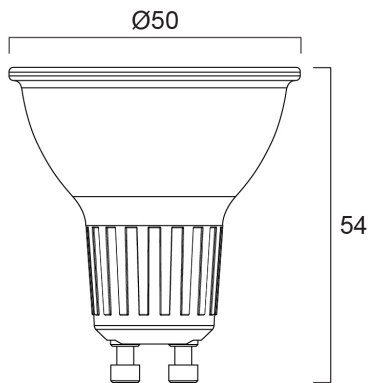

# REFLED SUPERIA RETRO ES50 V5 450LM DIM 930 36 SL5

Artikelnummer 0030729

**SYLVANIA**

Premium performance professional LED GU10 range with the same look and feel of traditional halogen GU10 lamp. Recreates backlight effect similar to halogen dichroic lamps. Full glass design - means no colours clashing between lamp and fixture. Very long lifetime of up to 25,000 hours. COOLFIT functionality – ensures overheat and over temperature protection. High switching cycles: >100,000. High colour rendering: CRI90. Dimmable. Warranty: 5 Years

## Technische Werte

### Größe (mm)

## Physikalische Daten

Gehäusefarbe	Transparent
IP Schutzart	IP20
Nominale Produkthöhe (mm)	54
Nominaler Produktdurchmesser (mm)	50
Gewicht (kg)	0.19