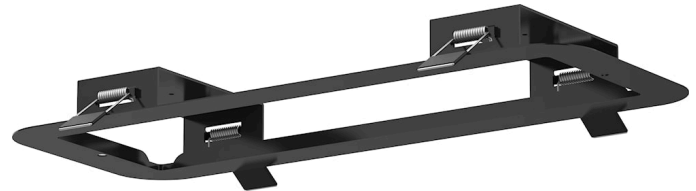

# LIFESAFE PRO BH IP65 RCSD MTG KIT BK

Artikelnummer 0038823

**SYLVANIA**

LiFeSafe

LiFeSafe PRO Bulkhead IP65 RCSD MTG KIT BK. Black steel recessing kit for LiFeSafe PRO bulkhead. 6-year warranty.

### Größe (mm)

### Allgemeine Daten

Produktname	LIFESAFE PRO BH IP65 RCSD MTG KIT BK
Technologie	Non - Electrical Device
Art des Zubehörs	Mounting
Type of accessory	Fixing clamp / bracket
Gehäuse	PC Polycarbonate
Montage	Ceiling recessed mounting
Allgemeine Anwendungsbereiche	Education, Hospitality, Logistics & Industry, Museums & Galleries, Office
ETIM Klasse	EC002557
Garantie	6 years

### Physikalische Daten

Gehäusefarbe	Black
IK Schutzart	IK00
Länge (mm)	375
Breite (mm)	150
Nominale Produkthöhe (mm)	57
Gewicht (kg)	0.48
Recessed Depth (mm)	57