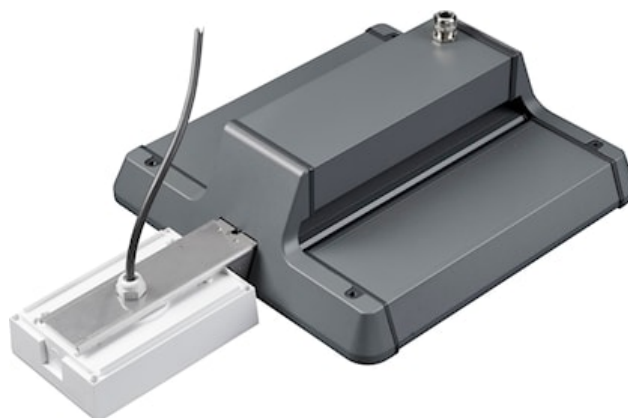

Sylbay Gen II EM Kit Standard

Artikelnummer 0040027

SYLVANIA

Sylbay Gen II EM Kit Standard provides a simple conversion of High Bay fitting with a high performance self-contained LED emergency luminaire KIT suitable for open areas, delivering 3 hours rated emergency output. Self testing with DALI monitoring capability. Supplied with all mounting accessories

Distance [m] Cone diameter [m] Illuminance [lx]
C0 - C180 (Half beam angle: 110.8°)

Sylbay Gen II EM Kit Standard

Artikelnummer 0040027

SYLVANIA

Allgemeine Daten

Produktname	Sylbay Gen II EM Kit Standard
Technologie	Emergency Pack
Allgemeine Anwendungsbereiche	Logistics & Industry
ETIM Klasse	EC002472
Garantie	3 Jahre