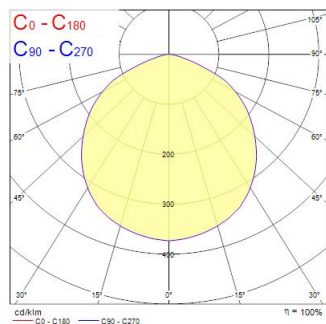

Technische Werte

Photometrie

Distance [m]	Cone diameter [m]	Beam diameter [m]	Beam diameter [m]	Illuminance [lx]
0.5	1.45	0.07	0.07	299
1.0	2.90	0.14	0.14	75
1.5	4.35	0.21	0.21	33
2.0	5.80	0.28	0.28	19
2.5	7.25	0.35	0.35	12
3.0	8.70	0.42	0.42	8

Distance [m] Cone diameter [m] Illuminance [lx]
C0 - C180 (Half beam angle: 110.8°)