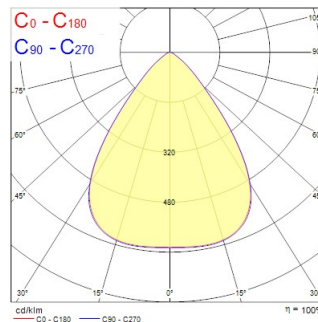

OPTICLIP TERRA 625 840 2L WHT SSA03

Artikelnummer 0042043

SYLVANIA

TERRA 

OPTICLIP TERRA 625 840 WHT SSA03 is a high efficacy low glare ceiling recessed luminaire with replaceable light engines for office and education applications. Housing made of white colour cardboard, combined with white colour plastic optic, direct light distribution, luminaire dimensions: 620x620x48mm, IP20 (from the front), IK02, SylSmart Connected enabled with integrated sensor, 33.5W power consumption, 4000K (neutral white) LED CCT, 4700lm luminous flux at 900mA drive current level, 140lm/W system efficacy, CRI>80, SDCM≤3 (3-step MacAdam ellipse) LED Colour Consistency, UGR<16, luminance at 65° < 1000 cd/m2. Lifespan: 100,000 hours L80B20, photobiological safety risk group 0. Electrical protection Class II. Glow wire test 650°C.

Technische Werte

Größe (mm)

Photometrie

Distance [m]	Cone diameter [m]	Beam diameter [m]	Beam diameter [m]	Illuminance [lx]
0.5	0.78 0.78	0.78	0.78	11730 2905 2905
1.0	1.56 1.56	1.56	1.56	2905 731 731
1.5	2.34 2.34	2.34	2.34	1304 332 332
2.0	3.13 3.11	3.13	3.11	734 183 183
2.5	3.91 3.89	3.91	3.89	470 118 117
3.0	4.69 4.67	4.69	4.67	329 81 81

Distance [m] Cone diameter [m] Illuminance [lx]
 — C0 - C180 (Half beam angle: 75.0°)
 — C90 - C270 (Half beam angle: 76.0°)

OPTICLIP TERRA 625 840 2L WHT SSA03

Artikelnummer 0042043

SYLVANIA

Allgemeine Daten

Physikalische Daten

Gehäusefarbe	RAL 9016 - Traffic white / Bezel
IP Schutzart	IP40/20
IK Schutzart	IK02
Diffusor	Other
Diffusormaterial	None
Reflektoroberfläche	Matt
Länge (mm)	620
Breite (mm)	620
Nominale Produkthöhe (mm)	48
Gewicht (kg)	1.1