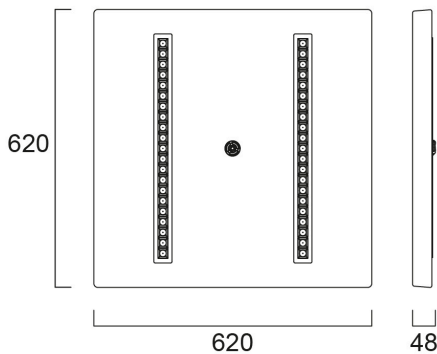

OPTICLIP TERRA 625 840 2L WHT SSA03

Artikelnummer 0042043

SYLVANIA

TERRA 

OPTICLIP TERRA 625 840 WHT SSA03 is a high efficacy low glare ceiling recessed luminaire with replaceable light engines for office and education applications. Housing made of white colour cardboard, combined with white colour plastic optic, direct light distribution, luminaire dimensions: 620x620x48mm, IP20 (from the front), IK02, SylSmart Connected enabled with integrated sensor, 33.5W power consumption, 4000K (neutral white) LED CCT, 4700lm luminous flux at 900mA drive current level, 140lm/W system efficacy, CRI>80, SDCM≤3 (3-step MacAdam ellipse) LED Colour Consistency, UGR<16, luminance at 65° < 1000 cd/m2. Lifespan: 100,000 hours L80B20, photobiological safety risk group 0. Electrical protection Class II. Glow wire test 650°C.

Technische Werte

Größe (mm)

Photometrie

Distance [m]	Cone diameter [m]	Beam diameter [m]	Beam diameter [m]	Illuminance [lx]
0.5	0.78 0.78	0.78	0.78	11730 2905 2905
1.0	1.56 1.56	1.56	1.56	2905 731 731
1.5	2.34 2.34	2.34	2.34	1304 332 332
2.0	3.13 3.11	3.13	3.11	734 183 183
2.5	3.91 3.89	3.91	3.89	470 118 117
3.0	4.69 4.67	4.69	4.67	329 81 81

Distance [m] Cone diameter [m] Illuminance [lx]
 — C0 - C180 (Half beam angle: 75.0°)
 — C90 - C270 (Half beam angle: 76.0°)

OPTICLIP TERRA 625 840 2L WHT SSA03

Artikelnummer 0042043

SYLVANIA

Allgemeine Daten

Physikalische Daten

Gehäusefarbe	RAL 9016 - Traffic white / Bezel
IP Schutzart	IP40/20
IK Schutzart	IK02
Diffusor	Other
Diffusormaterial	None
Reflektoroberfläche	Matt
Länge (mm)	620
Breite (mm)	620
Nominale Produkthöhe (mm)	48
Gewicht (kg)	1.1