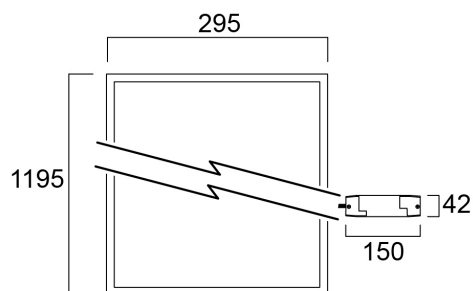

Technische Werte

Größe (mm)

25 □ 9 = □ 22