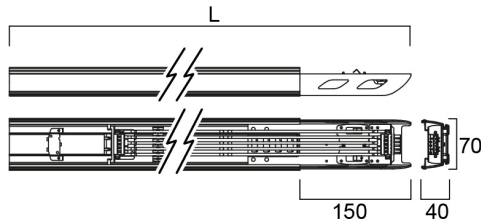

RTS 1500MM 70W 5-WIRE LEFT ASYM WHITE

Artikelnummer 0042586

SYLVANIA

PROTM

RTS LED linear luminaire for industrial and commercial applications. 1500 mm length with asymmetrical (Left) optics provide homogenous light distribution for wide, shelf areas. Steel housing, White color, -25 ... +30 °C operating temperature range, 4000 K, CRI 80, 3 SDMC. 70 W power consumption, 11200 lm luminous flux, 160 lm/W efficacy, 1500 mm x 70.2 mm x 78.6 mm (L x W x H) dimensions, IP20, IK03, 220-240 V 50/60 Hz, Class I. Lifespan L70:B50 120,000 hours.

Technische Werte

Größe (mm)

L	600	900	1202	1500	2403	3000	3605	4500
---	-----	-----	------	------	------	------	------	------

Photometrie

Distance [m]	Cone diameter [m]	Beam diameter [m]	Beam diameter [m]	Illuminance [lx]
0.5	0.95 1.14	0.95 1.14	0.95 1.14	1600 500 330
1.0	1.90 2.28	1.90 2.28	1.90 2.28	400 125 80
1.5	2.85 3.41	2.85 3.41	2.85 3.41	170 50 33
2.0	3.81 4.55	3.81 4.55	3.81 4.55	100 30 19
2.5	4.76 5.69	4.76 5.69	4.76 5.69	60 18 11
3.0	5.71 6.83	5.71 6.83	5.71 6.83	40 12 8

Distance [m] Cone diameter [m] Illuminance [lx]
 — C0 - C180 (Half beam angle: 91.4°)
 — C90 - C270 (Half beam angle: 87.2°)

RTS 1500MM 70W 5-WIRE LEFT ASYM WHITE

Artikelnummer 0042586

SYLVANIA

Allgemeine Daten

Lifetime data

Lebensdauer - L70B50	100000
Lebensdauer - L80B20	75000

Physikalische Daten

Gehäusefarbe	White
IP Schutzart	IP20
IK Schutzart	IK03
Diffusor	Transparent
Diffusormaterial	PMMA Acrylic
Länge (mm)	1500
Breite (mm)	70.2
Nominale Produkthöhe (mm)	78.6
Gewicht (kg)	1.7