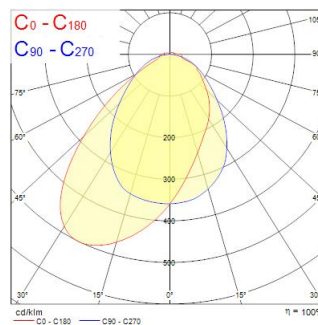

RTS 1500MM 70W 5-WIRE LEFT ASYM WHITE

Artikelnummer 0042586

SYLVANIA

PROTM

RTS LED linear luminaire for industrial and commercial applications. 1500 mm length with asymmetrical (Left) optics provide homogenous light distribution for wide, shelf areas. Steel housing, White color, -25 ... +30 °C operating temperature range, 4000 K, CRI 80, 3 SDMC. 70 W power consumption, 11200 lm luminous flux, 160 lm/W efficacy, 1500 mm x 70.2 mm x 78.6 mm (L x W x H) dimensions, IP20, IK03, 220-240 V 50/60 Hz, Class I. Lifespan L70:B50 120,000 hours.

Technische Werte

Größe (mm)

L	600	900	1202	1500	2403	3000	3605	4500
---	-----	-----	------	------	------	------	------	------

Photometrie

Distance [m]	Cone diameter [m]	Beam diameter [m]	Beam diameter [m]	Illuminance [lx]
0.5	0.95 1.14	0.95 1.14	0.95 1.14	1600 500 330
1.0	1.90 2.28	1.90 2.28	1.90 2.28	400 125 80
1.5	2.85 3.41	2.85 3.41	2.85 3.41	170 50 33
2.0	3.81 4.55	3.81 4.55	3.81 4.55	100 30 19
2.5	4.76 5.69	4.76 5.69	4.76 5.69	60 18 11
3.0	5.71 6.83	5.71 6.83	5.71 6.83	40 12 8

Distance [m] Cone diameter [m] Illuminance [lx]
 — C0 - C180 (Half beam angle: 91.4°)
 — C90 - C270 (Half beam angle: 87.2°)

RTS 1500MM 70W 5-WIRE LEFT ASYM WHITE

Artikelnummer 0042586

SYLVANIA

Allgemeine Daten