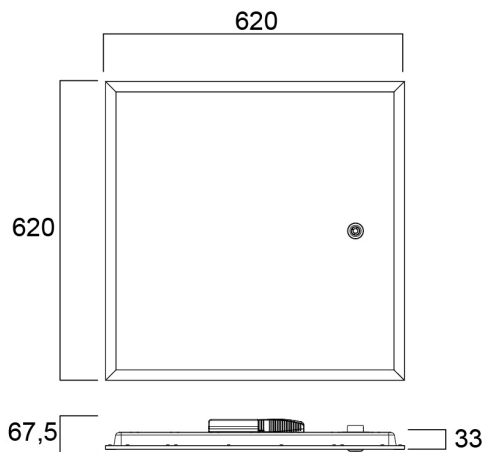

Technische Werte

Größe (mm)