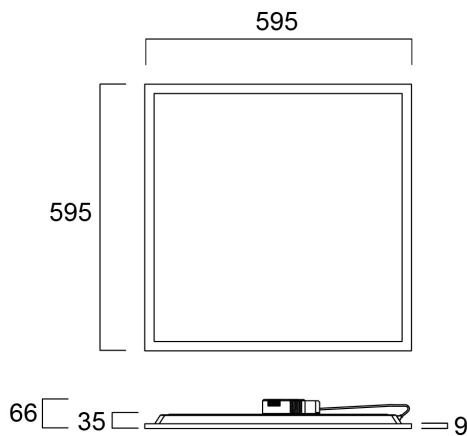

# START PANEL IP54 UGR19 TW 600x600 4300LM DALI DT8

Artikelnummer 0042705

**SYLVANIA**

**START**<sup>TM</sup>

START Panel IP54 Tunable White is a range of backlit LED panels with adjustable colour temperature ranging from 3000-5700K. Ideal for general indoor applications such as corridors, breakrooms, offices and meeting rooms. Luminaire dimensions are compatible with common ceiling installation, and the shallow design makes it easy to install in low ceilings. Nominal size 600x600mm, 4320Lm; 36W; 120Lm/W; Average lifespan: 100.000Hrs; CRI 80; Glare control <19; IK03; IP54 (from the front); SDCM<3; Class II; Loop in loop out connector for quick installation. Tp(a) rated diffuser. DALI DT8 dimmable driver (dual channel).

### Größe (mm)

### Photometrie

Distance [m]	Cone diameter [m]	Beam diameter [m]	Illuminance [lx]
0.5	0.88 0.88	0.70 0.60 0.50	870 1544 1553
1.0	1.77 1.75	1.40 1.20 1.00	218 481 486
1.5	2.65 2.66	2.10 1.80 1.50	95 204 204
2.0	3.54 3.55	2.80 2.40 2.00	54 114 115
2.5	4.42 4.44	3.50 3.00 2.50	34 74 73
3.0	5.31 5.33	4.20 3.60 3.00	24 51 51