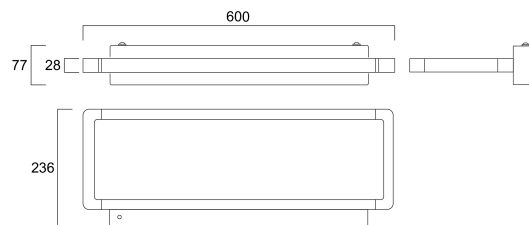

Technische Werte

Größe (mm)