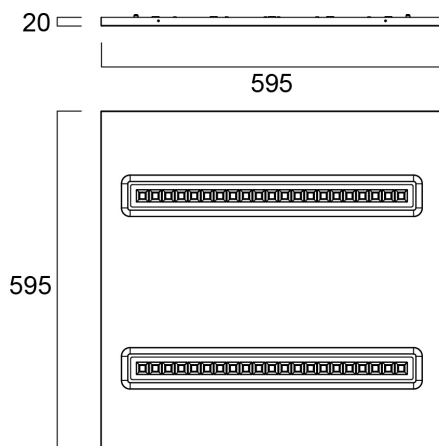

Technische Werte

Größe (mm)