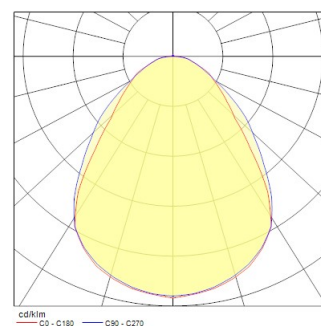

Photometrie

Distance [m]	Cone diameter [m]	Beam diameter [m]	Beam diameter [ft]	Illuminance [lx]
0.5	0.97 0.94	0.97 0.94	44.1" 39.9"	8966 1200
1.0	1.94 1.87	1.94 1.87	44.1" 39.9"	1742 250
1.5	2.91 2.81	2.91 2.81	44.1" 39.9"	774 118
2.0	3.88 3.74	3.88 3.74	44.1" 39.9"	435 99
2.5	4.85 4.68	4.85 4.68	44.1" 39.9"	279 63
3.0	5.81 5.62	5.81 5.62	44.1" 39.9"	194 44

Distance [m]   Cone diameter [m]   Illuminance [lx]
— C2 - C180 (Half beam angle: 78.9°)
— C90 - C270 (Half beam angle: 88.2°)