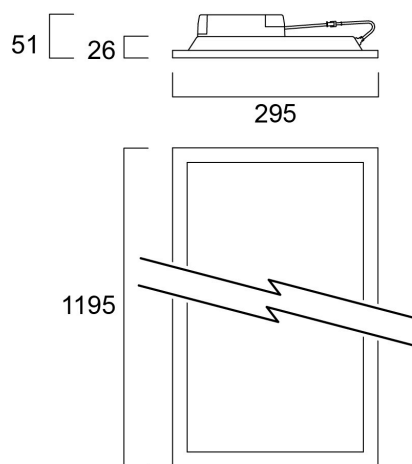

# START Panel UGR19 1200x300 3600lm 830

Artikelnummer 0044629

**SYLVANIA**

**START**<sup>TM</sup>

LED Panel with backlit technology, ideal for general indoor lighting applications such as breakout areas, offices and meeting rooms. Extruded aluminium frame, passive cooling. Low glaring UGR<19. RG0, 90 degree beam angle , optical system: PS diffuser with Prismatic finish. Light color temperature: 3000K Warm White, total system power: 29W , total fixture output: 3600lm, efficacy: 124 lm/W, Ra80 typical, LED chromacity: 3 step MacAdam ellipse (SDCM3), lifespan: 100,000 hours at 70% of the original output (L70B50), IR/UV free light source without heat radiation, operating voltage: 220-240V / 50-60Hz, low flicker, non dimmable driver, electrical protection: Class II. Degree of Protection: IP40/IP20, suitable for indoor environment only. Nominal size: 1195x295mm, Loop in / loop out wiring, safety cables & quick connector included, 26mm nominal height, White color frame, weight: 1,97Kg.

### Größe (mm)

## Physikalische Daten

Gehäusefarbe	RAL 9003 - Signal white
IP Schutzart	IP40/20
IK Schutzart	IK03
Diffusor	Diffuse
Diffusormaterial	PS Polystyrene
Länge (mm)	1195
Breite (mm)	295
Nominale Produkthöhe (mm)	26
Gewicht (kg)	1.942