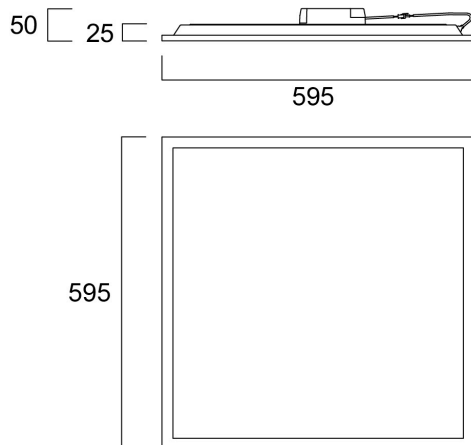

# START Panel 600x600 4000lm 840

Artikelnummer 0044636

**SYLVANIA**

**START**<sup>TM</sup>

LED Panel with backlit technology, ideal for general indoor lighting applications such as breakout areas, offices and meeting rooms. Extruded aluminium frame, passive cooling. Low glaring UGR<22. RG0, 110 degree beam angle, optical system: PS diffuser with Opal finish. Light color temperature: 4000K Neutral White, total system power: 30W, total fixture output: 4000lm, efficacy: 133 lm/W, Ra80 typical, LED chromacity: 3 step MacAdam ellipse (SDCM3), lifespan: 100,000 hours at 70% of the original output (L70B50), IR/UV free light source without heat radiation, operating voltage: 220-240V / 50-60Hz, low flicker, non dimmable driver, electrical protection: Class II. Degree of Protection: IP40/IP20, suitable for indoor environment only. Nominal size: 595x595mm, Loop in / loop out wiring, safety cables & quick connector included, 25mm nominal height, White color frame, weight: 1,67Kg.

## Technische Werte

### Größe (mm)

### Photometrie

Distance [m]	Cone diameter [m]	Beam angle [°]	Beam diameter [m]	Illuminance [lx]
0.5	1.83 1.95	90° 98.8°	540 485	627
1.0	3.66 3.95	90° 98.8°	1080 1170	313
1.5	4.95 4.64	90° 98.8°	605 690	189
2.0	6.11 6.18	90° 98.8°	340 380	123
2.5	7.64 7.73	90° 98.8°	210 180	81
3.0	9.17 9.27	90° 98.8°	150 120	54