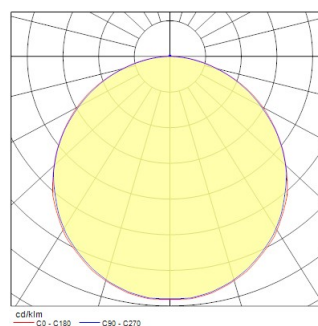

# START Panel 600x600 4000lm 840

Artikelnummer 0044636

**SYLVANIA**

**START**<sup>TM</sup>

LED Panel with backlit technology, ideal for general indoor lighting applications such as breakout areas, offices and meeting rooms. Extruded aluminium frame, passive cooling. Low glaring UGR<22. RG0, 110 degree beam angle, optical system: PS diffuser with Opal finish. Light color temperature: 4000K Neutral White, total system power: 30W, total fixture output: 4000lm, efficacy: 133 lm/W, Ra80 typical, LED chromacity: 3 step MacAdam ellipse (SDCM3), lifespan: 100,000 hours at 70% of the original output (L70B50), IR/UV free light source without heat radiation, operating voltage: 220-240V / 50-60Hz, low flicker, non dimmable driver, electrical protection: Class II. Degree of Protection: IP40/IP20, suitable for indoor environment only. Nominal size: 595x595mm, Loop in / loop out wiring, safety cables & quick connector included, 25mm nominal height, White color frame, weight: 1,67Kg.

### Größe (mm)

### Photometrie

Distance [m]	Cone diameter [m]	Beam angle [°]	Beam diameter [m]	Illuminance [lx]
0.5	1.83 1.95	90° 98.8°	540 485	627
1.0	3.66 3.95	90° 98.8°	1080 1170	313
1.5	4.95 4.64	90° 98.8°	605 690	189
2.0	6.11 6.18	90° 98.8°	340 380	123
2.5	7.64 7.73	90° 98.8°	210 180	81
3.0	9.17 9.27	90° 98.8°	150 120	54