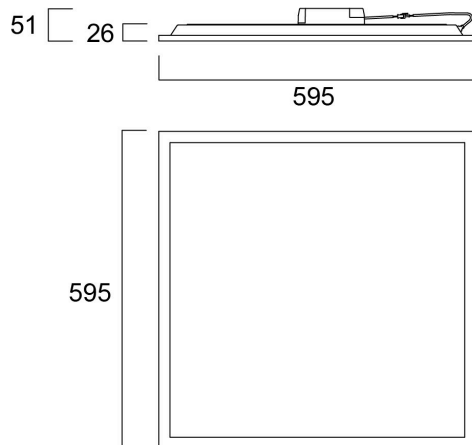

# START Panel UGR19 600x600 4000lm 840

Artikelnummer 0044638

**SYLVANIA**

**START**<sup>TM</sup>

LED Panel with backlit technology, ideal for general indoor lighting applications such as breakout areas, offices and meeting rooms. Extruded aluminium frame, passive cooling. Low glaring UGR<19. RG0, 90 degree beam angle , optical system: PS diffuser with Prismatic finish. Light color temperature: 4000K Neutral White, total system power: 30W , total fixture output: 4000lm, efficacy: 133 lm/W, Ra80 typical, LED chromacity: 3 step MacAdam ellipse (SDCM3), lifespan: 100,000 hours at 70% of the original output (L70B50), IR/UV free light source without heat radiation, operating voltage: 220-240V / 50-60Hz, low flicker, non dimmable driver, electrical protection: Class II. Degree of Protection: IP40/IP20, suitable for indoor environment only. Nominal size: 595x595mm, Loop in / loop out wiring, safety cables & quick connector included, 26mm nominal height, White color frame, weight: 1,87Kg.

## Technische Werte

### Größe (mm)

## Packaging

EAN Code	5410288446387
Einzelverpackung Länge (cm)	68.9
Einzelverpackung Breite (cm)	3.8
Einzelverpackung Tiefe (cm)	60.5
DUN 14 (außen)	15410288446384
Anzahl an Einheiten je Außenverpackung	4
Außenverpackung Länge (cm)	70.7
Außenverpackung Breite (cm)	17.3
Außenverpackung Tiefe (cm)	62.4