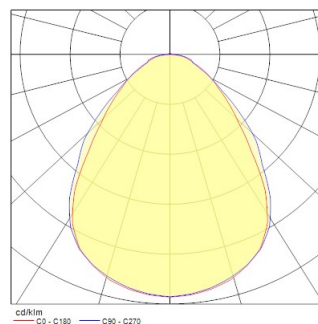

Photometrie

Distance [m]	Cone diameter [m]	Beam angle [°]	Beam diameter [m]	Illuminance [lx]
0.5	1.00 0.96	90°	45°	7776 1377
1.0	2.00 1.73	90°	45°	1944 344
1.5	3.00 2.59	90°	45°	864 138
2.0	4.00 3.45	90°	45°	496 88
2.5	5.00 4.32	90°	45°	311 68
3.0	6.00 5.18	90°	45°	216 50

Distance [m]   Cone diameter [m]   Illuminance [lx]
— C2 - C180 (Half beam angle: 90.0°)
— C90 - C270 (Half beam angle: 90.0°)