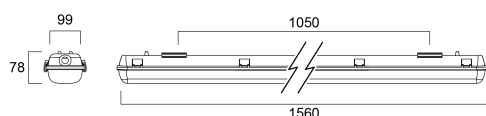

# SylProof ToLEDo T8 Twin 1500 IP65 4100Lm 840

Artikelnummer 0045885

**SYLVANIA**

YourHome™

Weatherproof luminaire delivered together with exchangeable ToLEDo T8 LED tubes. Easy to install with stainless steel fixing brackets for ceiling mounting. Polycarbonate housing and diffuser. 4000K; 51W; 4100lm; 80lm/W and 25,000 hours lifetime. IP65; IK08; Class I; 1560mm x 99mm x 78mm

## Technische Werte

### Größe (mm)

## Physikalische Daten

Gehäusefarbe	Grey
IP Schutzart	IP65
IK Schutzart	IK08
Diffusor	Transparent
Diffusormaterial	PC Polycarbonate
Länge (mm)	1560
Breite (mm)	99
Nominale Produkthöhe (mm)	78
Gewicht (kg)	2.05