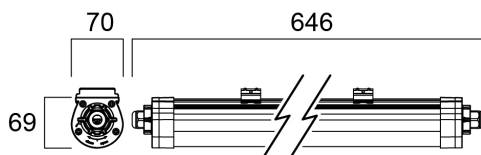

# START Waterproof Slim 600 IP65 2500lm 840

Artikelnummer 0046368

**SYLVANIA**

**START**<sup>TM</sup>

START Waterproof Slim is a LED integrated polycarbonate housing luminaire with easy to access electrical terminal through bayonet lock end caps and tool-free electrical connection due to push-in terminal. Flexible installation as mounting brackets can be positioned freely on the luminaire. 19W; 2500lm; High efficiency with 132lm/W and 100,000 hours lifespan L70B50. SDCM < 5; IP65; IK08; Class I; 646mm x 70mm x 69mm.

## Technische Werte

### Größe (mm)

## Physikalische Daten

Gehäusefarbe	Grey
IP Schutzart	IP65
IK Schutzart	IK08
Diffusor	Frosted
Diffusormaterial	PC Polycarbonate
Länge (mm)	648
Breite (mm)	70
Nominale Produkthöhe (mm)	69
Gewicht (kg)	0.86