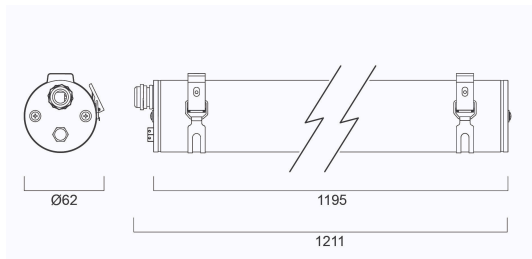

# START Waterproof Tubular 1200 IP66 3900lm 830 PC

Artikelnummer 0047157

**SYLVANIA**

**START**<sup>TM</sup>

START Waterproof Tubular is an aesthetically attractive integrated LED fixture. Easy to install with 304 stainless steel fixing brackets for ceiling mounting. UV resistant Polycarbonate housing; 3000K; 35W; 3900lm; 111lm/W and lumen maintenance L70:B50 of 68,000 hours lifetime. IP66; IK10; Class I; 1190mm x 62mm. Can be suspended with additional accessory (SKU 0046035).

## Technische Werte

### Größe (mm)

## Physikalische Daten

Gehäusefarbe	White
IP Schutzart	IP66
IK Schutzart	IK10
Länge (mm)	1190
Nominaler Produktdurchmesser (mm)	62
Gewicht (kg)	1.24