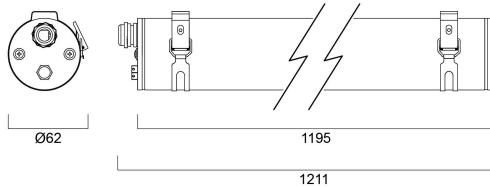

# START Waterproof Tubular 1200 IP66 4600lm 840 PE

Artikelnummer 0047182

**SYLVANIA**

START Waterproof Tubular is an aesthetically attractive integrated LED fixture. Easy to install with 304 stainless steel fixing brackets for ceiling mounting. Polyethylene housing; 4000K; 35W; 4600lm; High efficiency with 131lm/W and lumen maintenance L80:B50 of 54,000 hours lifetime. IP66; IK08; Class I; 1195mm x 70mm. Can be suspended with additional accessory (SKU 0046035).

## Technische Werte

### Größe (mm)

## Physikalische Daten

IP Schutzart	IP66
IK Schutzart	IK08
Länge (mm)	1195
Breite (mm)	70
Nominale Produkthöhe (mm)	70
Gewicht (kg)	2.5