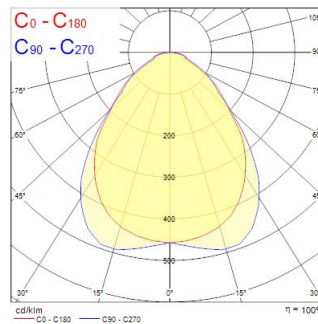

Photometrie

0.5	0.94	50%	43.2°	727	1405
1.0	1.88	50%	43.2°	363	702
1.5	2.82	50%	43.2°	242	468
2.0	3.76	50%	43.2°	181	351
2.5	4.70	50%	43.2°	145	281
3.0	5.63	50%	43.2°	120	234

Distance [m]   Cone diameter [m]   Illuminance [lx]

CO - C180 (Half beam angle: 86.4°)