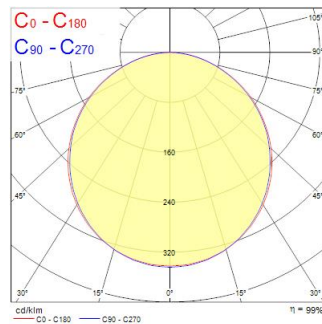

Photometrie

Distance [m]	Cone diameter [m]	Illuminance [lx]
0.5	1.48 1.52	800 502 489
1.0	2.95 3.04	1414 138 117
1.5	4.43 4.57	638 58 52
2.0	5.91 6.09	354 23 21
2.5	7.38 7.61	226 20 18
3.0	8.86 9.13	157 14 13

Distance [m]   Cone diameter [m]   Illuminance [lx]
— C0 - C180 (Half beam angle: 112.47°)
— C90 - C270 (Half beam angle: 111.97°)