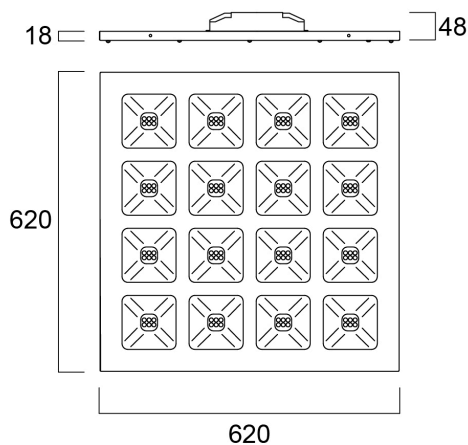

QUADRO UGR16 625x625 DALI 4600LM 840

Artikelnummer 0047258

SYLVANIA

PROTM

Unique stylish recessed modular Led luminaire, ideal for general indoor lighting applications such as breakout areas, offices and meeting rooms. Steel frame with integrated reflector, passive cooling. Low glaring UGR<16. RG1, 75 degree beam angle , optical system: white painted reflector with total internal reflection lenses. Light color temperature: 4000K Neutral White, total system power: 36W , total fixture output: 4600lm, efficacy: 128 lm/W, Ra80 typical, LED chromacity: 3 step MacAdam ellipse (SDCM3), lifespan: 77,000 hours at 80% of the original output (L80B20), IR/UV free light source without heat radiation, operating voltage: 220-240V / 50-60Hz, low flicker, DALI dimmable driver, electrical protection: Class I. Degree of Protection: IP40/IP20, suitable for indoor environment only. Nominal size: 620x620mm, Loop in / loop out wiring, safety cables included, 18mm nominal height, RAL 9003 - Signal white color frame, weight: 5Kg.

Technische Werte

Größe (mm)

Photometrie

Distance [m]	Cone diameter [m]	Beam diameter [m]	Illuminance [lx]
0.5	0.74 0.75	0.71 0.72	1346 554
1.0	1.45 1.46	1.42 1.43	3374 89
1.5	2.22 2.24	2.18 2.20	1500 38
2.0	2.96 2.98	2.90 2.92	844 23
2.5	3.70 3.72	3.62 3.64	540 14
3.0	4.44 4.47	4.34 4.37	375 9

QUADRO UGR16 625x625 DALI 4600LM 840

Artikelnummer 0047258

SYLVANIA

Lifetime data

Lebensdauer - L70B50	100000
Lebensdauer - L80B20	77000

Physikalische Daten

Gehäusefarbe	RAL 9003 - Signal white
IP Schutzart	IP40/20
IK Schutzart	IK08
Diffusor	Transparent
Diffusormaterial	None
Länge (mm)	620
Breite (mm)	620
Nominale Produkthöhe (mm)	18.8
Gewicht (kg)	5.02
Recessed Depth (mm)	60