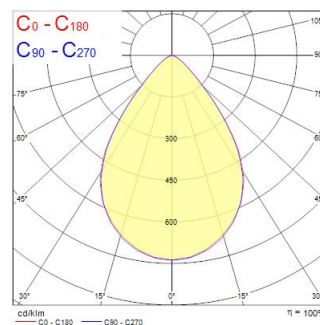

QUADRO UGR16 625x625 DALI 4600LM 840

Artikelnummer 0047258

SYLVANIA

PROTM

Unique stylish recessed modular Led luminaire, ideal for general indoor lighting applications such as breakout areas, offices and meeting rooms. Steel frame with integrated reflector, passive cooling. Low glaring UGR<16. RG1, 75 degree beam angle , optical system: white painted reflector with total internal reflection lenses. Light color temperature: 4000K Neutral White, total system power: 36W , total fixture output: 4600lm, efficacy: 128 lm/W, Ra80 typical, LED chromacity: 3 step MacAdam ellipse (SDCM3), lifespan: 77,000 hours at 80% of the original output (L80B20), IR/UV free light source without heat radiation, operating voltage: 220-240V / 50-60Hz, low flicker, DALI dimmable driver, electrical protection: Class I. Degree of Protection: IP40/IP20, suitable for indoor environment only. Nominal size: 620x620mm, Loop in / loop out wiring, safety cables included, 18mm nominal height, RAL 9003 - Signal white color frame, weight: 5Kg.

Technische Werte

Größe (mm)

Photometrie

Distance [m]	Cone diameter [m]	Beam diameter [m]	Illuminance [lx]
0.5	0.74 0.75	0.71 0.72	1346 554
1.0	1.45 1.46	1.42 1.43	3374 89
1.5	2.22 2.24	2.18 2.20	1500 38
2.0	2.96 2.98	2.90 2.92	844 23
2.5	3.70 3.72	3.62 3.64	540 14
3.0	4.44 4.47	4.34 4.37	375 9

Optische Daten

Leuchtenlichtstrom (lm)	4600
Systemeffizienz (lm/W)	128
Leuchtenbetriebswirkungsgrad (%)	100
Farbtemperatur (K)	4000
Lichtfarbe	Neutral White
Farbwiedergabeindex (Ra)	80
Farbkonsistenz (SDCM)	SDCM3
Ausstrahlungswinkel (°)	75
Distributionstyp	Symmetric
Blendungsbegrenzung	< 16
Photobiological Risk Group	RG1
Lichtstrom zum Ende der Lebensdauer (%)	70