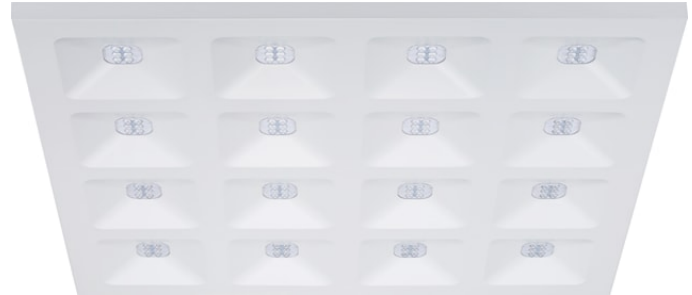

QUADRO UGR16 625x625 DALI 4600LM 840

Artikelnummer 0047258

SYLVANIA

PROTM

Unique stylish recessed modular Led luminaire, ideal for general indoor lighting applications such as breakout areas, offices and meeting rooms. Steel frame with integrated reflector, passive cooling. Low glaring UGR<16. RG1, 75 degree beam angle , optical system: white painted reflector with total internal reflection lenses. Light color temperature: 4000K Neutral White, total system power: 36W , total fixture output: 4600lm, efficacy: 128 lm/W, Ra80 typical, LED chromacity: 3 step MacAdam ellipse (SDCM3), lifespan: 77,000 hours at 80% of the original output (L80B20), IR/UV free light source without heat radiation, operating voltage: 220-240V / 50-60Hz, low flicker, DALI dimmable driver, electrical protection: Class I. Degree of Protection: IP40/IP20, suitable for indoor environment only. Nominal size: 620x620mm, Loop in / loop out wiring, safety cables included, 18mm nominal height, RAL 9003 - Signal white color frame, weight: 5Kg.

QUADRO UGR16 625x625 DALI 4600LM 840

Artikelnummer 0047258

SYLVANIA

Allgemeine Daten

Produktname	QUADRO UGR16 625x625 DALI 4600LM 840
Technologie	LED
Sockel	N/A
Gehäuse	Steel
Montage	Ceiling recessed mounting, Suspended
Integrierter Präsenzmelder	NONE
Allgemeine Anwendungsbereiche	Education, Office
Umgebungstemperaturbereich	-10°C...+50°C
Betriebstemperatur (°C)	25
Virtual assistant compatibility	N/A
ETIM Klasse	EC002892
Garantie	5 Jahre