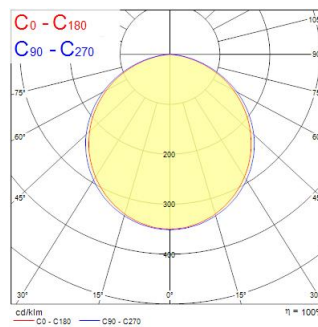

Photometrie

Distance [m]	Cone diameter [m]	Illuminance [lx]
0.5	1.83 1.44	870 454 521
1.0	3.07 2.89	149 116 131
1.5	4.60 4.33	63 42 48
2.0	6.14 5.76	36 28 31
2.5	7.67 7.22	22 19 21
3.0	9.20 8.67	16 13 15

Distance [m]   Cone diameter [m]   Illuminance [lx]
— C0 - C180 (Half beam angle: 113.6°)
— C90 - C270 (Half beam angle: 113.6°)