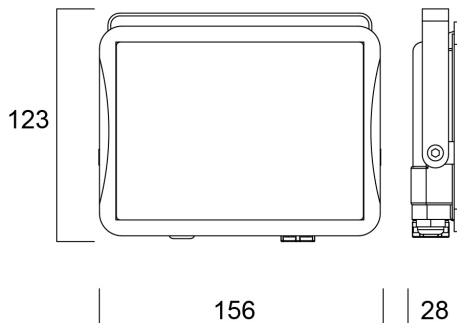

Start Flood Flat IP65 2850LM 830 Black

Artikelnummer 0050113

SYLVANIA

The streamlined, durable, lightweight die-cast aluminium body makes Start Flood Flat a perfect choice for building facades, car parks, garages and construction areas. The product includes 1 m pre-wired stripped cable and fitting bracket for quick and easy installation and the universal mounting bracket allows wall or surface mounting with the possibility of vertical tilting. Black (RAL9017) housing, white reflector, 2850 lm, 27 W, 106 lm/W, 3000K, non dimmable, CRI>80, IP65, IK06, Class I, lifespan L70:B50: 90000 hrs, 123 x 156 x 28 mm (L x W x H). Weight: 0.51kg.

Technische Werte

Größe (mm)

Photometrie

Distance [m]	Cone diameter [m]	Beam diameter [m]	Illuminance [lx]
0.5	1.52 1.43	0.07 0.06	4232 354
1.0	3.03 2.87	0.14 0.12	1058 88
1.5	4.55 4.30	0.21 0.18	489 29
2.0	6.07 5.73	0.28 0.24	264 22
2.5	7.58 7.17	0.35 0.31	169 14
3.0	9.10 8.60	0.42 0.38	117 10

Distance [m] Cone diameter [m] Illuminance [lx]
 — C0 - C180 (Half beam angle: 113.2°)
 — C90 - C270 (Half beam angle: 113.2°)

Start Flood Flat IP65 2850LM 830 Black

Artikelnummer 0050113

SYLVANIA

Allgemeine Daten

Packaging

EAN Code	5410288501130
Einzelverpackung Länge (cm)	16.5
Einzelverpackung Breite (cm)	4.5
Einzelverpackung Tiefe (cm)	17.5
DUN 14 (außen)	15410288501137
Anzahl an Einheiten je Außenverpackung	6
Außenverpackung Länge (cm)	30.0
Außenverpackung Breite (cm)	18.0
Außenverpackung Tiefe (cm)	19.5