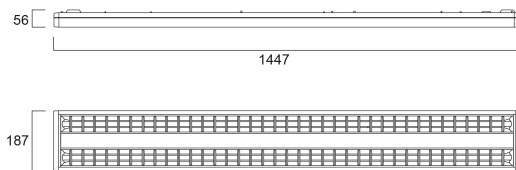

Technische Werte

Größe (mm)