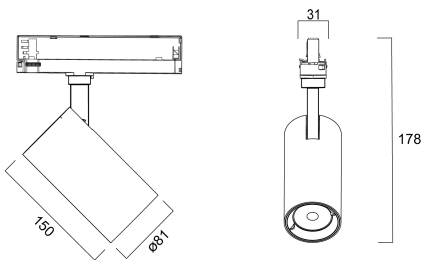

# Pixo Medium 3650lm 930 NB MB WB SSC White

Artikelnummer 0062364

**SYLVANIA**

**PRO**<sup>TM</sup>

Simple and slick integral design with no driver box and without any visible screws Improved thermal resistance with in-track driver, ideal for retail applications Extremely precise light beams due to the high-quality lenses Die-cast aluminium body, Beam angle: 36°, additional lenses 24° and 54° beam angle included in the packaging, Textured white finishing colour Light color temperature: 3000K, warm white System power: 32W, Fixture lumen output: 3650lm, efficacy: 114lm/W, Ra90 typical, LED chromacity: 3 step MacAdam ellipse LED source (SDCM3), IR/UV free light source without heat radiation Operating voltage 220-240V / 50-60Hz, SylSmart Standalone enabled, dimmable wireless control via SylSmart Standalone app, ultra low LED flickering rate, controlled via phone/ iPad as well as an array of wireless switches, suitable for installation on 3-circuit tracks, please check compatibility list on the instruction sheet. Compatible with OneTrack Electrical protection: Class II. Degree of protection: IP20, suitable for indoor environment only Horizontal rotation: 345°, vertical tilt: 90° Nominal product dimensions: D.81mmx150mm 5 years warranty. Recycling instructions for extra lens in this product: please contact us for recycling instructions or disposal. Not compatible with surface mount monopoint accessory

### Größe (mm)

## Physikalische Daten

Gehäusefarbe	White
IP Schutzart	IP20
IK Schutzart	IK03
Diffusor	Other
Diffusormaterial	None
Reflektoroberfläche	High-gloss
Länge (mm)	150
Nominaler Produktdurchmesser (mm)	81
Gewicht (kg)	0.808