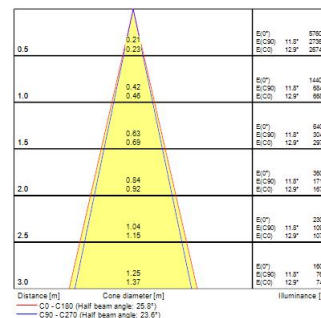

Photometrie