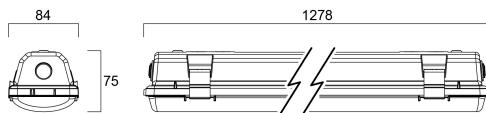

# START Waterproof Single 1200 IP65 MW 2800lm 840

Artikelnummer 0067949

**SYLVANIA**

Start Waterproof, integrated LED weatherproof luminaire, with UV stabilized flat diffuser and linear prisms designed to achieve uniform lit appearance, optimise light output and to reduce glare, 301 stainless steel diffuser clips and fixing brackets for surface mounting. Polycarbonate housing, Polycarbonate diffuser, 2750lm, 25W, 110lm/W, 4000K, drive current 350mA, MW On/Off, CRI80, IP65, IK08, Class I, nominal average life (h):50000, 1278mm x 84mm x 75mm ,energy class: A++ A+ A, D-mark

### Größe (mm)

## Physikalische Daten

Gehäusefarbe	Grey
IP Schutzart	IP65
IK Schutzart	IK08
Diffusor	Transparent
Diffusormaterial	PC Polycarbonate
Länge (mm)	1278
Breite (mm)	84
Nominale Produkthöhe (mm)	75
Gewicht (kg)	1.65