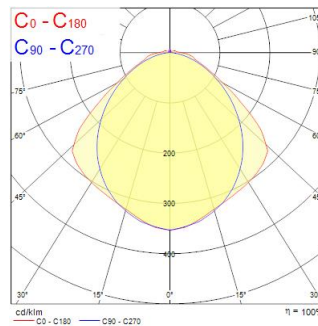

Photometrie

Distance [m]	Cone diameter [m]	Beam diameter [m]	Illuminance [lx]
0.5	1.13 1.42	0.71 0.89	200 41
1.0	2.26 2.84	1.42 1.78	71 10
1.5	3.39 4.26	2.13 2.67	31 6
2.0	4.52 5.67	2.84 3.59	15 4
2.5	5.65 7.09	3.55 4.44	11 3
3.0	6.78 8.51	4.26 5.33	9 2

Distance [m]   Cone diameter [m]   Illuminance [lx]
— C0 - C180 (Half beam angle: 105.0°)
— C90 - C270 (Half beam angle: 97.0°)