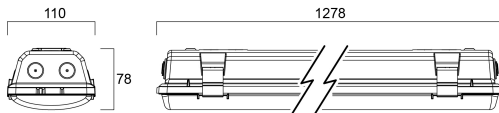

# START Waterproof Twin 1200 IP65 EM 4800lm 840

Artikelnummer 0067954

**SYLVANIA**

Start Waterproof, integrated LED weatherproof luminaire, with UV stabilized flat diffuser and linear prisms designed to achieve uniform lit appearance, optimise light output and to reduce glare, 301 stainless steel diffuser clips and fixing brackets for surface mounting. Polycarbonate housing, Polycarbonate diffuser, 4800 lm, 42 W, 115 lm/W, 4000 K, drive current 1050 mA, Non dimmable, 3 hours emergency, CRI80, IP65, IK08, Class I, nominal average life (h):50000, 1278 mm x 110 mm x 78 mm ,energy class: A++ A+ A, D-mark

### Größe (mm)