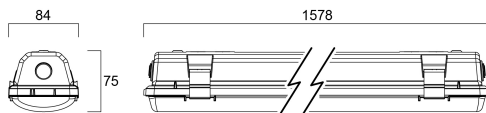

START Waterproof Single 1500 IP65 MW 4000lm 840

Artikelnummer 0067957

SYLVANIA

Start Waterproof, integrated LED weatherproof luminaire, with UV stabilized flat diffuser and linear prisms designed to achieve uniform lit appearance, optimise light output and to reduce glare, 301 stainless steel diffuser clips and fixing brackets for surface mounting. Polycarbonate housing, Polycarbonate diffuser, 3950lm, 36W, 110lm/W, 4000K, drive current 1050mA, MW On/Off, CRI80, IP65, IK08, Class I, nominal average life (h):50000, 1578mm x 84mm x 75mm ,energy class: A++ A+ A, D-mark

Technische Werte

Größe (mm)

Photometrie

Distance [m]	Cone diameter [m]	Beam diameter [m]	Illuminance [lx]
0.5	1.39 1.37	0.71 0.69	543 540
1.0	2.78 2.73	1.41 1.38	137 136
1.5	4.17 4.10	2.12 2.07	60 59
2.0	5.57 5.47	2.83 2.77	33 32
2.5	6.96 6.83	3.54 3.47	21 20
3.0	8.35 8.20	4.25 4.17	15 14

Distance [m] Cone diameter [m] Illuminance [lx]
 — C0 - C180 (Half beam angle: 107.6°)
 — C90 - C270 (Half beam angle: 108.6°)

START Waterproof Single 1500 IP65 MW 4000lm 840

Artikelnummer 0067957

SYLVANIA