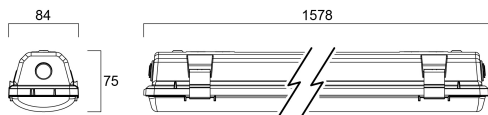

START Waterproof Single 1500 IP65 EM 4000lm 840

Artikelnummer 0067961

SYLVANIA

Start Waterproof, integrated LED weatherproof luminaire, with UV stabilized flat diffuser and linear prisms designed to achieve uniform lit appearance, optimise light output and to reduce glare, 301 stainless steel diffuser clips and fixing brackets for surface and wall mounting. Polycarbonate housing, Polycarbonate diffuser, 3950lm, 37 W, 107 lm/W, 4000 K, drive current 1050 mA, non dimmable, 3 hours emergency, CRI 80, IP65, IK08, Class I, nominal average life (h): 50000, 1578mm x 84mm x 75mm, energy class: A++ A+ A, D-mark

Technische Werte

Größe (mm)

Photometrie

Distance [m]	Cone diameter [m]	Beam diameter [m]	Illuminance [lx]
0.5	1.39 1.37	0.71 0.69	543 540 538
1.0	2.78 2.72	1.41 1.38	137 136 135
1.5	4.17 4.10	2.12 2.07	60 59 58
2.0	5.57 5.47	2.83 2.78	33 32 31
2.5	6.96 6.83	3.54 3.49	21 20 19
3.0	8.35 8.20	4.25 4.20	15 14 14

Distance [m] Cone diameter [m] Illuminance [lx]
 — C0 - C180 (Half beam angle: 107.6°)
 — C90 - C270 (Half beam angle: 108.6°)

START Waterproof Single 1500 IP65 EM 4000lm 840

Artikelnummer 0067961

SYLVANIA

Physikalische Daten

Gehäusefarbe	Grey
IP Schutzart	IP65
IK Schutzart	IK08
Diffusor	Transparent
Diffusormaterial	PC Polycarbonate
Länge (mm)	1578
Breite (mm)	84
Nominale Produkthöhe (mm)	75
Gewicht (kg)	2.26