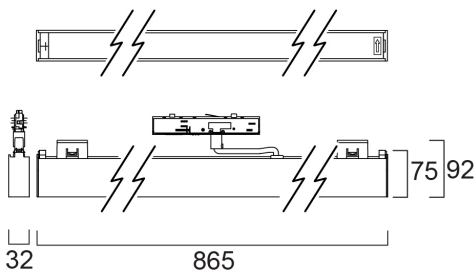

# Raxa Wallwasher 900 CRI90 3000K DALI White

Artikelnummer 2016434

Concord

Raxa presents a refined solution for lighting needs, combining aesthetic finesse with functional excellence Raxa is a modular linear track system, easy and fast to install on 3-circuit tracks Specific track adaptor that guarantees a safe electrical connection Aluminum body with a slim profile, 32mm only, neat and seamless installation on OneTrack Wallwasher diffuser, asymmetric light beam angle:48° x 83° Textured white finishing colour. Light color temperature: 3000K, warm white, Total system power: 22W, Fixture lumen output: 2150lm, efficacy: 98lm/W, Ra90 typical, LED chromacity: 3 step MacAdam ellipse (SDCM3), IR/UV free light source without heat radiation, low flicker, DALI dimmable driver Suitable for installation on 3-circuit tracks, please check compatibility list. COMPATIBLE WITH OneTrack, Lytespan Round, Lytespan H-Track. Electrical protection: Class I. Degree of protection: IP20, suitable for indoor environment only Nominal product dimensions: L.865mmx32mmx75mm

## Technische Werte

### Größe (mm)

## Physikalische Daten

Gehäusefarbe	White
IP Schutzart	IP20
IK Schutzart	IK02
Diffusor	Frosted
Diffusormaterial	PC Polycarbonate
Reflektoroberfläche	Matt
Länge (mm)	865
Breite (mm)	32
Nominale Produkthöhe (mm)	75
Gewicht (kg)	1.08