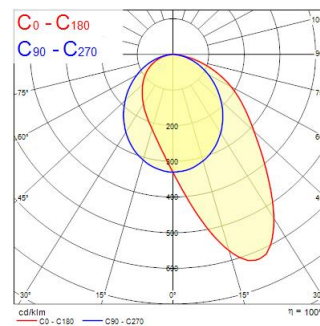

Photometrie