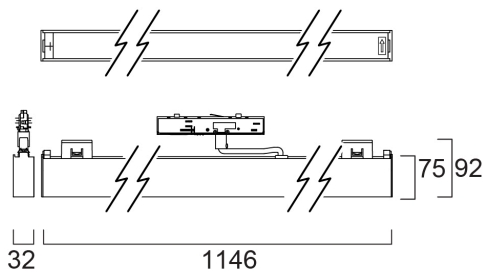

# Raxa Wallwasher 1200 CRI90 3000K DALI White

Artikelnummer 2016442

Concord

Raxa presents a refined solution for lighting needs, combining aesthetic finesse with functional excellence Raxa is a modular linear track system, easy and fast to install on 3-circuit tracks Specific track adaptor that guarantees a safe electrical connection Aluminum body with a slim profile, 32mm only, neat and seamless installation on OneTrack Wallwasher diffuser, asymmetric light beam angle:48° x 83° Textured white finishing colour. Light color temperature: 3000K, warm white, Total system power: 29W, Fixture lumen output: 2850lm, efficacy: 98lm/W, Ra90 typical, LED chromacity: 3 step MacAdam ellipse (SDCM3), IR/UV free light source without heat radiation, low flicker, DALI dimmable driver Suitable for installation on 3-circuit tracks, please check compatibility list. COMPATIBLE WITH OneTrack, Lytespan Round, Lytespan H-Track. Electrical protection: Class I. Degree of protection: IP20, suitable for indoor environment only Nominal product dimensions: L.1146mmx32mmx75mm

## Technische Werte

### Größe (mm)

### Physikalische Daten

Gehäusefarbe	White
IP Schutzart	IP20
IK Schutzart	IK02
Diffusor	Frosted
Diffusormaterial	PC Polycarbonate
Reflektoroberfläche	Matt
Länge (mm)	1146
Breite (mm)	32
Nominale Produkthöhe (mm)	75
Gewicht (kg)	1.355