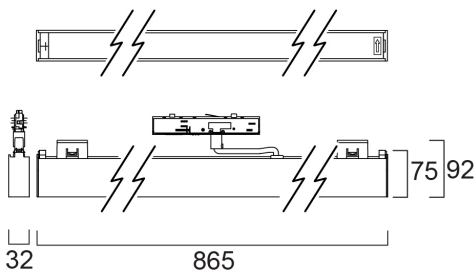

Raxa Wallwasher 900 CRI90 4000K DALI White

Artikelnummer 2016462

Concord

Raxa presents a refined solution for lighting needs, combining aesthetic finesse with functional excellence. Raxa is a modular linear track system, easy and fast to install on 3-circuit tracks. Specific track adaptor that guarantees a safe electrical connection. Aluminum body with a slim profile, 32mm only, neat and seamless installation on OneTrack Wallwasher diffuser, asymmetric light beam angle: 48° x 83°. Textured white finishing colour. Light color temperature: 4000K, neutral white, Total system power: 22W, Fixture lumen output: 2200lm, efficacy: 100lm/W, Ra90 typical, LED chromacity: 3 step MacAdam ellipse (SDCM3), IR/UV free light source without heat radiation, low flicker, DALI dimmable driver. Suitable for installation on 3-circuit tracks, please check compatibility list. COMPATIBLE WITH OneTrack, Lytespan Round, Lytespan H-Track. Electrical protection: Class I. Degree of protection: IP20, suitable for indoor environment only. Nominal product dimensions: L.865mmx32mmx75mm

Technische Werte

Größe (mm)

Photometrie

Raxa Wallwasher 900 CRI90 4000K DALI White

Artikelnummer 2016462

Concord

Allgemeine Daten

Produktname	Raxa Wallwasher 900 CRI90 4000K DALI White
Technologie	LED
Sockel	N/A
Gehäuse	Aluminium
Montage	Track mounting
Integrierter Präsenzmelder	NONE
Allgemeine Anwendungsbereiche	Museums & Galleries, Office, Retail
Umgebungstemperaturbereich	1°C...+25°C
Virtual assistant compatibility	N/A
ETIM Klasse	EC001744
Garantie	5 Jahre

Gehäusefarbe	White
IP Schutzart	IP20
IK Schutzart	IK02
Diffusor	Frosted
Diffusormaterial	PC Polycarbonate
Reflektoroberfläche	Matt
Länge (mm)	865
Breite (mm)	32
Nominale Produkthöhe (mm)	75
Gewicht (kg)	1.08